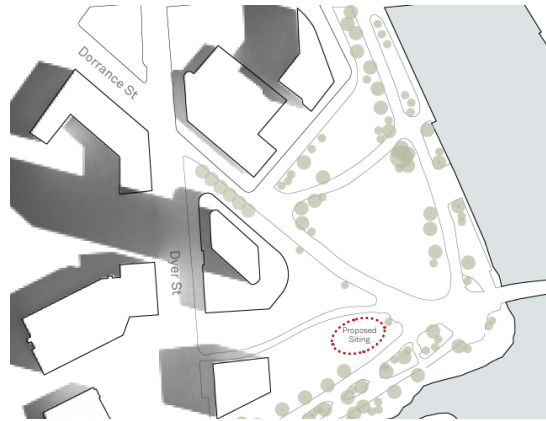

# Innovation District Park Shadow Study - Adjacent Parcels Maximum Build-Out

Spring/Fall Equinox | 3/21 + 9/21

9am

12pm

3pm

6pm

Summer Solstice | 6/21

9am

12pm

3pm

6pm

Winter Solstice | 12/21

9am

12pm

3pm

6pm