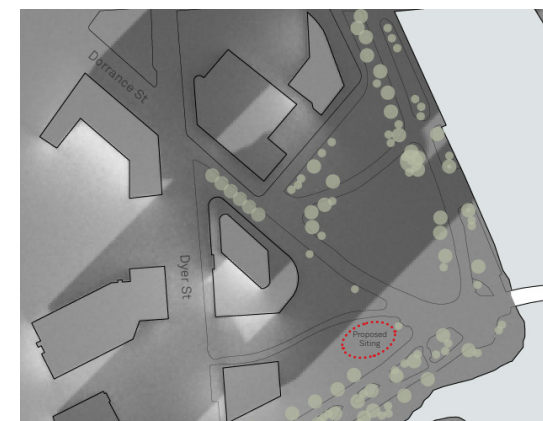

# Innovation District Park Shadow Study - Adjacent Parcels Maximum Build-Out

Spring/Fall Equinox | 3/21 + 9/21

9am

12pm

3pm

6pm

Summer Solstice | 6/21

9am

12pm

3pm

6pm

Winter Solstice | 12/21

9am

12pm

3pm

6pm