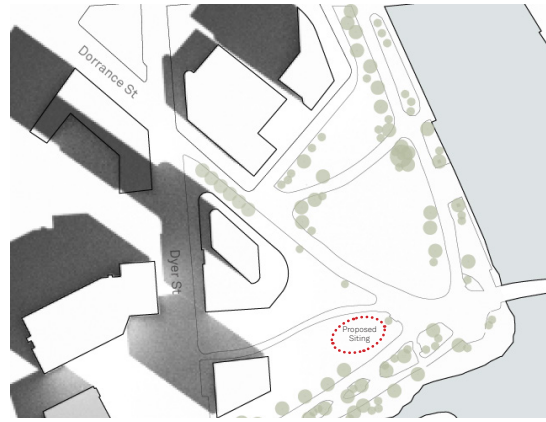

# Innovation District Park Shadow Study - Adjacent Parcels Maximum Build-Out

Spring/Fall Equinox | 3/21 + 9/21

9am

12pm

3pm

6pm

Summer Solstice | 6/21

9am