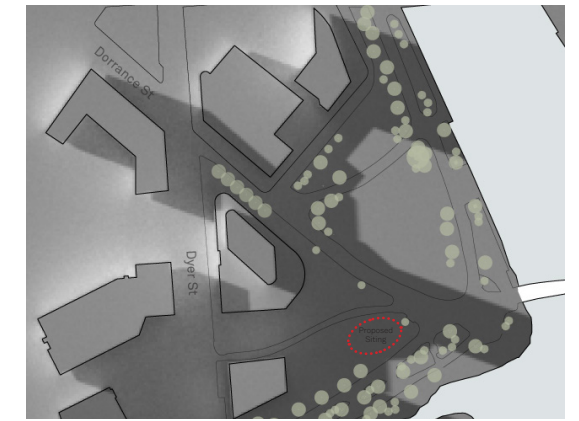

# Innovation District Park Shadow Study - Adjacent Parcels Maximum Build-Out

Spring/Fall Equinox | 3/21 + 9/21

9am

12pm

3pm

6pm

Summer Solstice | 6/21

9am

12pm

3pm

6pm

Winter Solstice | 12/21

9am

12pm

3pm

6pm