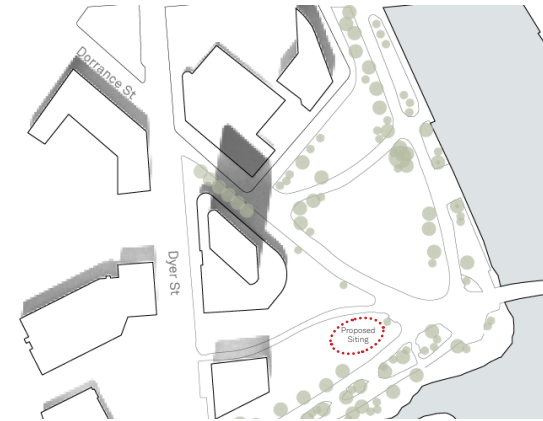

# Innovation District Park Shadow Study - Adjacent Parcels Maximum Build-Out

Spring/Fall Equinox | 3/21 + 9/21

9am

12pm

3pm

6pm

Summer Solstice | 6/21

9am

12pm

3pm

6pm

Winter Solstice | 12/21

9am

12pm

3pm

6pm