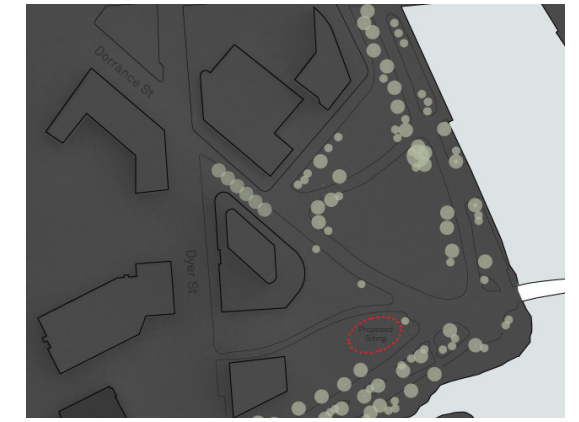

# Innovation District Park Shadow Study - Adjacent Parcels Maximum Build-Out

Spring/Fall Equinox | 3/21 + 9/21

9am

12pm

3pm

6pm

Summer Solstice | 6/21

9am

12pm

3pm

6pm

Winter Solstice | 12/21

9am

12pm

3pm

6pm