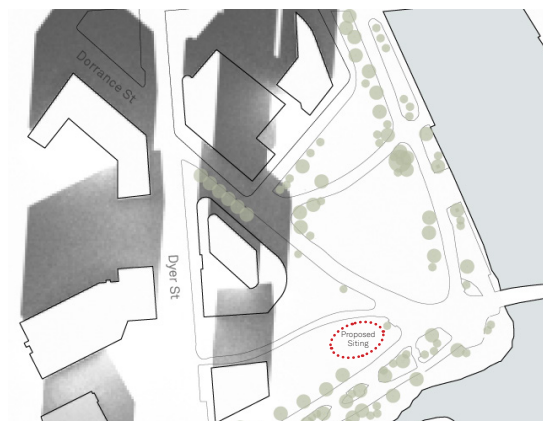

Innovation District Park Shadow Study - Adjacent Parcels Maximum Build-Out

Spring/Fall Equinox | 3/21 + 9/21

Summer Solstice | 6/21

Winter Solstice | 12/21

12pm