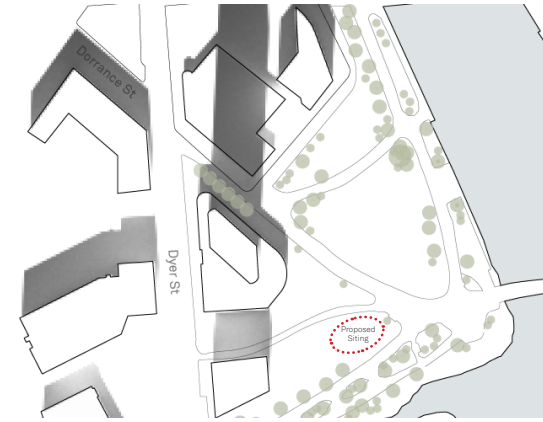

# Innovation District Park Shadow Study - Adjacent Parcels Maximum Build-Out

Spring/Fall Equinox | 3/21 + 9/21

9am

12pm

3pm

6pm

Summer Solstice | 6/21

9am

12pm

3pm

6pm

Winter Solstice | 12/21

9am

12pm

3pm

6pm